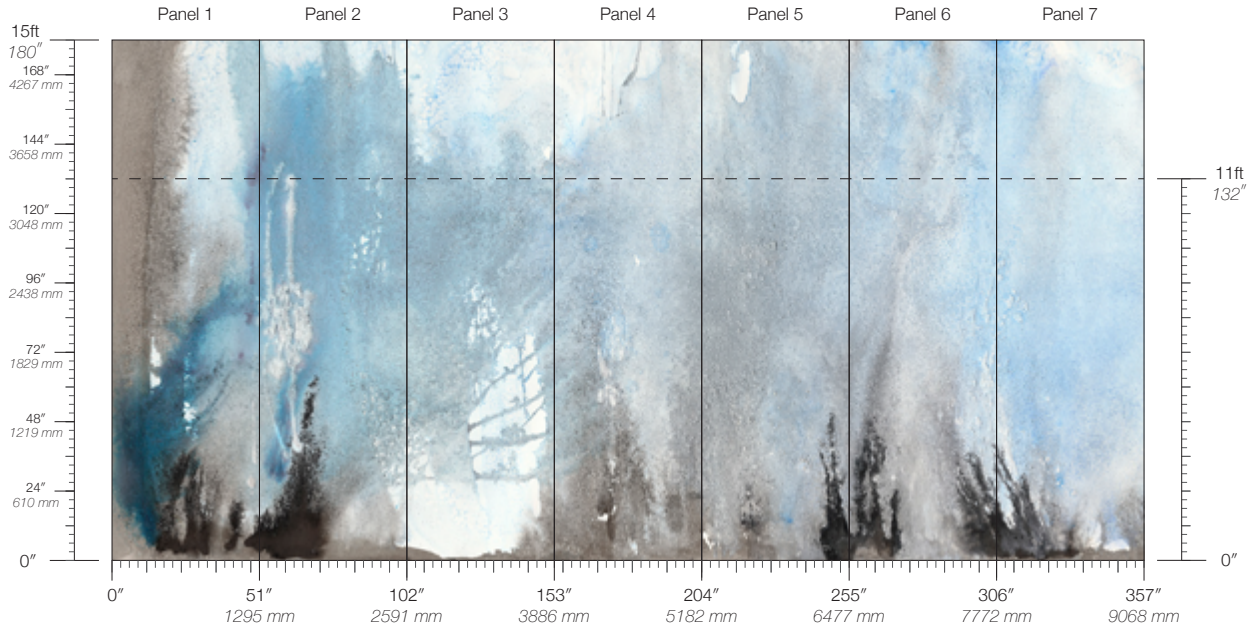

Oceania Siren

Suitable for residential and commercial projects

COLOR
Siren

STOCK
Made to order

REPEAT
Non-repeating

CONTACT
sales@calicowallpaper.com
+1 718 243 1705
57 Lispenard Street
New York, NY 10013 USA

ITEM
2805

MINIMUM
1 panel

LEAD TIME
4 weeks to print

CONTENT
Type II Vinyl

MAINTENANCE
Water-based cleanser

ORIGIN
USA

DISCLAIMER
Panel maps represent mural artwork only. Reference the physical sample for color and texture.

PANEL WIDTH
51" / 1295 mm trimmed

FLAMMABILITY
ASTM E84 Adhered Class A

DETAILS
Custom options available

PANEL HEIGHT
132" / 3353 mm standard
180" / 4572 mm standard

ENVIRONMENTAL
Recycled Content, Phthalate Free
Low VOC, HPD Available

PRICE
Available upon request